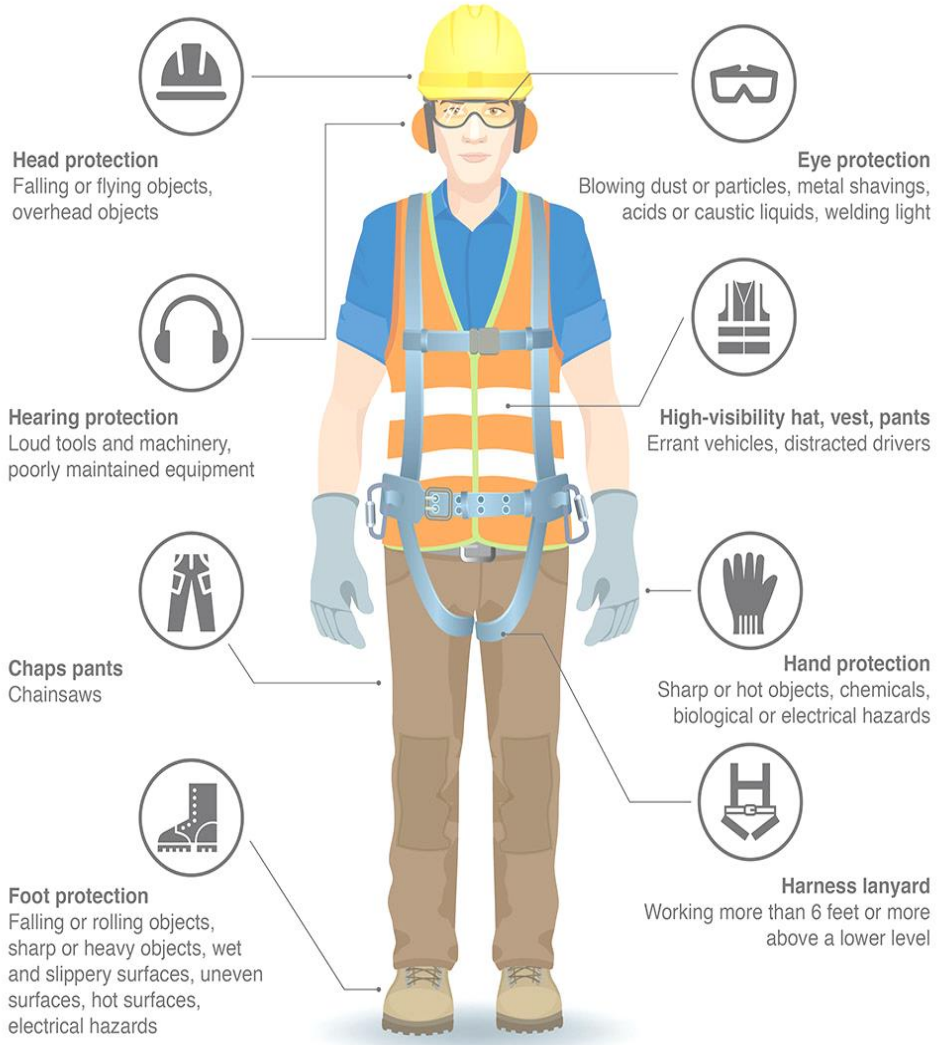

5.Lifting Solutions

Nylon Web slings , Wire Rope Slings , Wire Rope , Chain pully block , PP Ropes , D Shackles , Ton buckles , Wire Rope Clamps ETC.

OUR CLIENTS

Innovators
Facade Systems Pvt. Ltd.

BOMBAY SAFETY