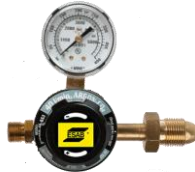

Cutting Hose Pipe

Argon Torch Imported, GC, WC

Mig Torch

Argon Hose Pipe

Argon with flow meter

Co2 Heater

Acetylene

O2 Single double gauge